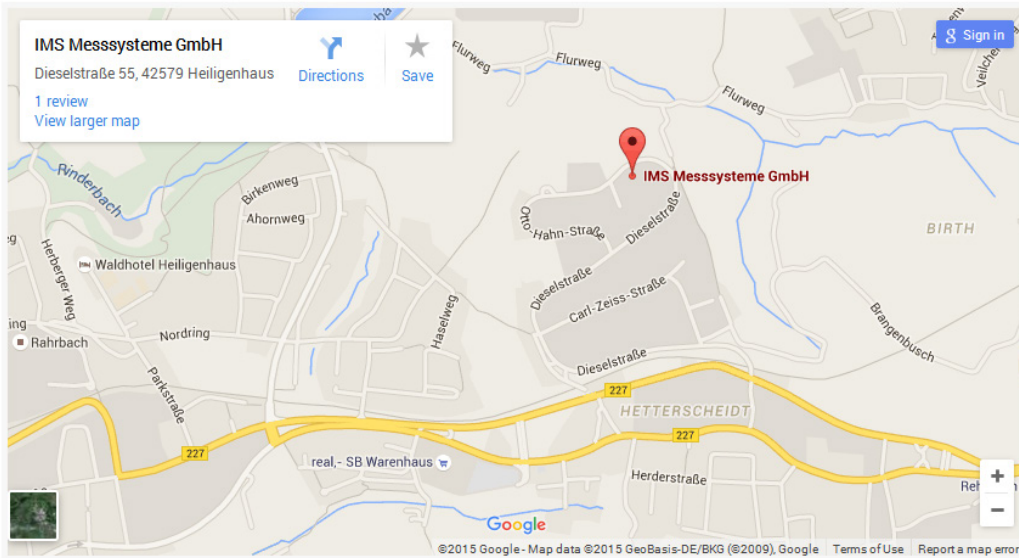

Contact

IMS Headquarters

IMS Messsysteme GmbH
Dieselstraße 55
42579 Heiligenhaus

Phone: +49 (0) 2056 / 975 – 0
Fax: +49 (0) 2056 / 975 – 140

E-Mail: info@ims-gmbh.de
Web: www.ims-gmbh.de

Directions

- Autobahn A44 in the direction of Velbert
- Exit 34, Velbert/Ratingen/Wülfrath
- Turn right at the traffic light in the direction of Velbert (Brachter Str.)
- After about 10 km turn left in the direction of Wülfrath/Velbert (Rohden-
hause Str.)
- At the second traffic light turn left on to the B227 in the direction of Mül-
heim a.d. Ruhr/Heiligenhaus (Heiligenhauser Str.)
- At the next traffic light turn right
Gewerbegebiet Hetterscheidt Nord (Schürhofer Str./Dieselstr.)
- After about 1 km you will find the offices of IMS GmbH on the left side